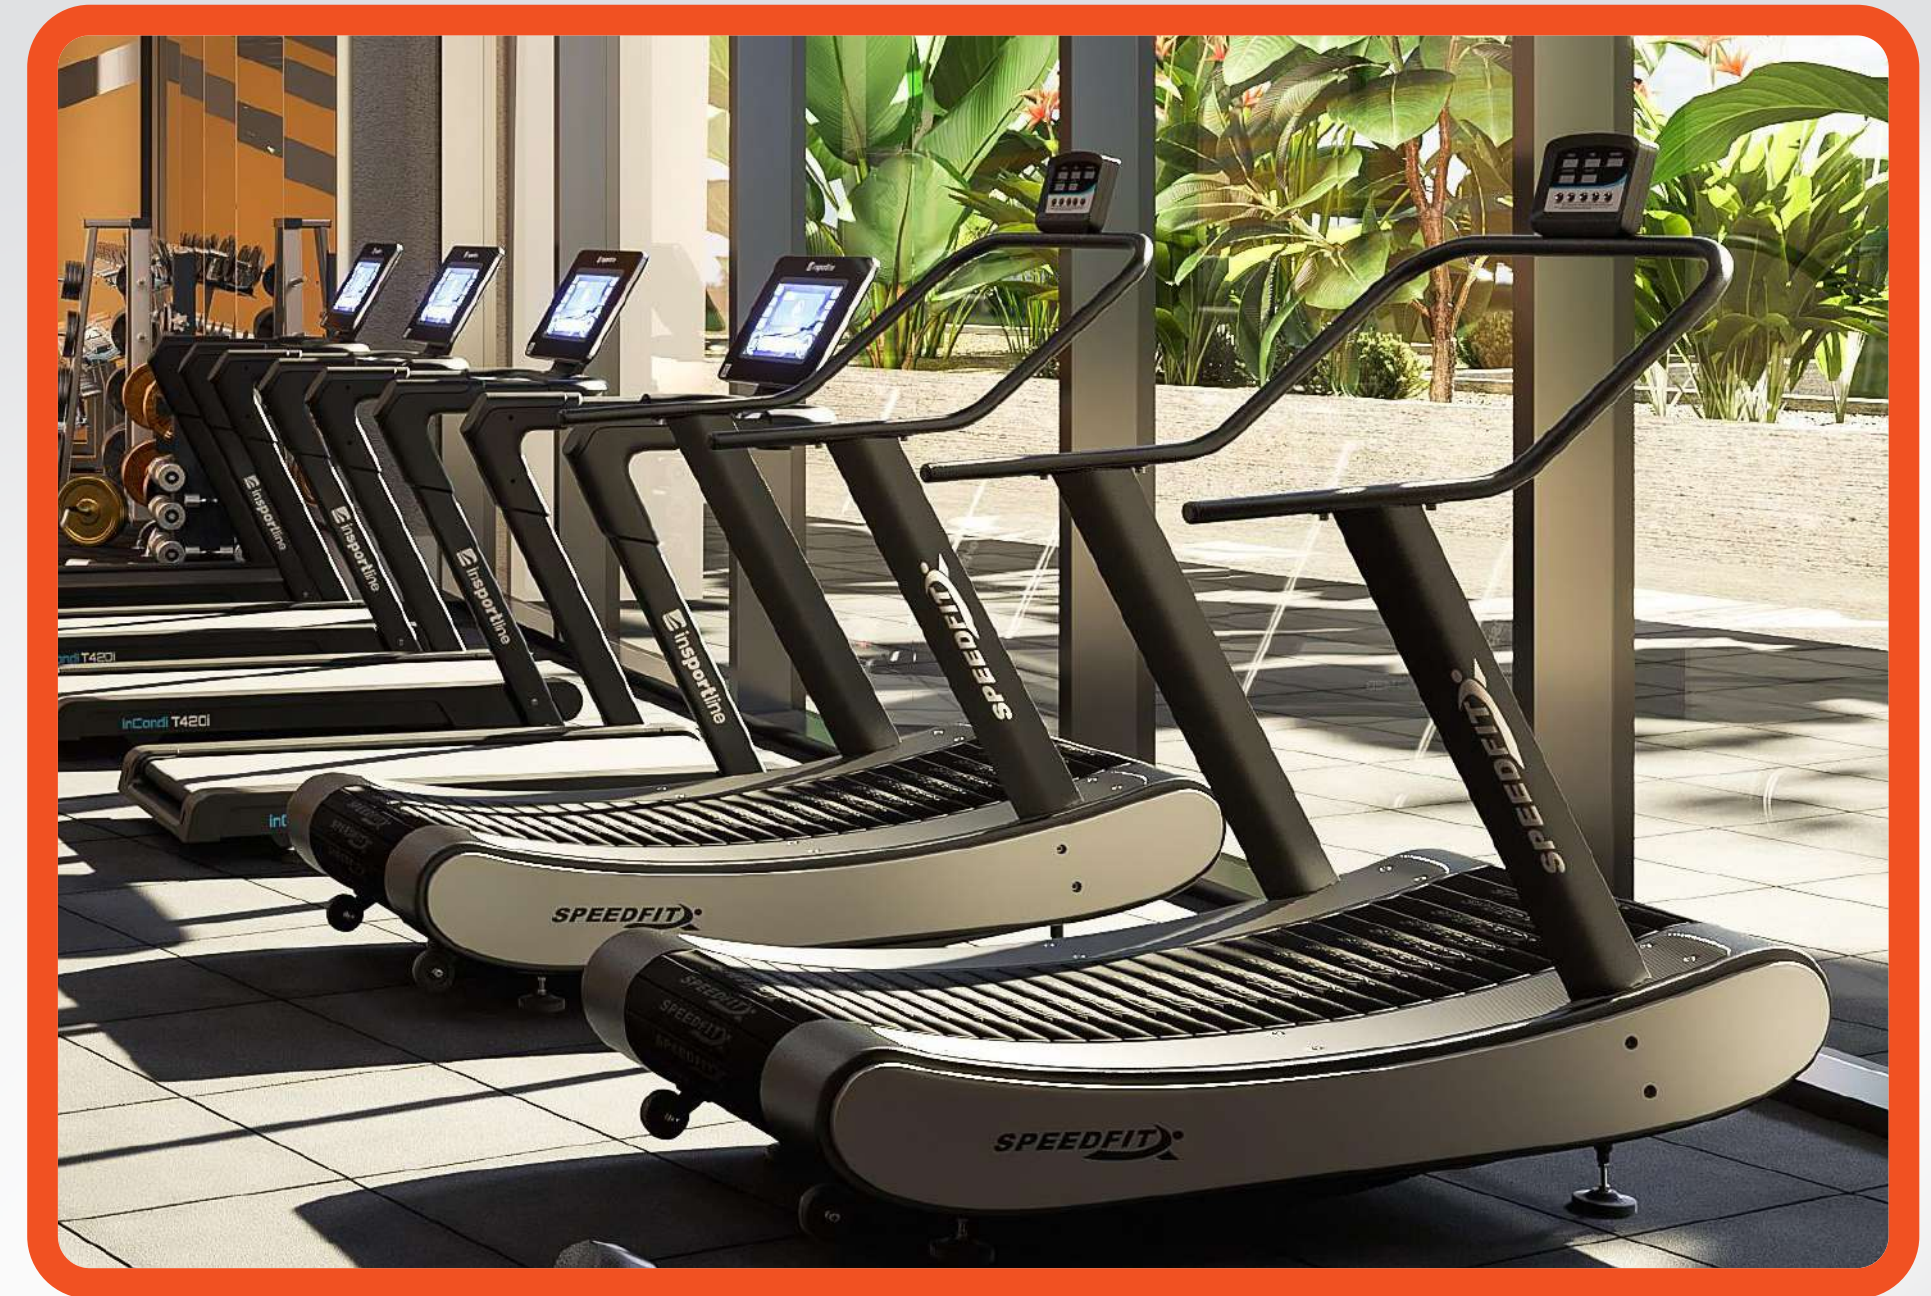

THE LAND OF
LEGENDS

nickelodeon
HOTELS & RESORTS
THE LAND OF LEGENDS • ANTALYA