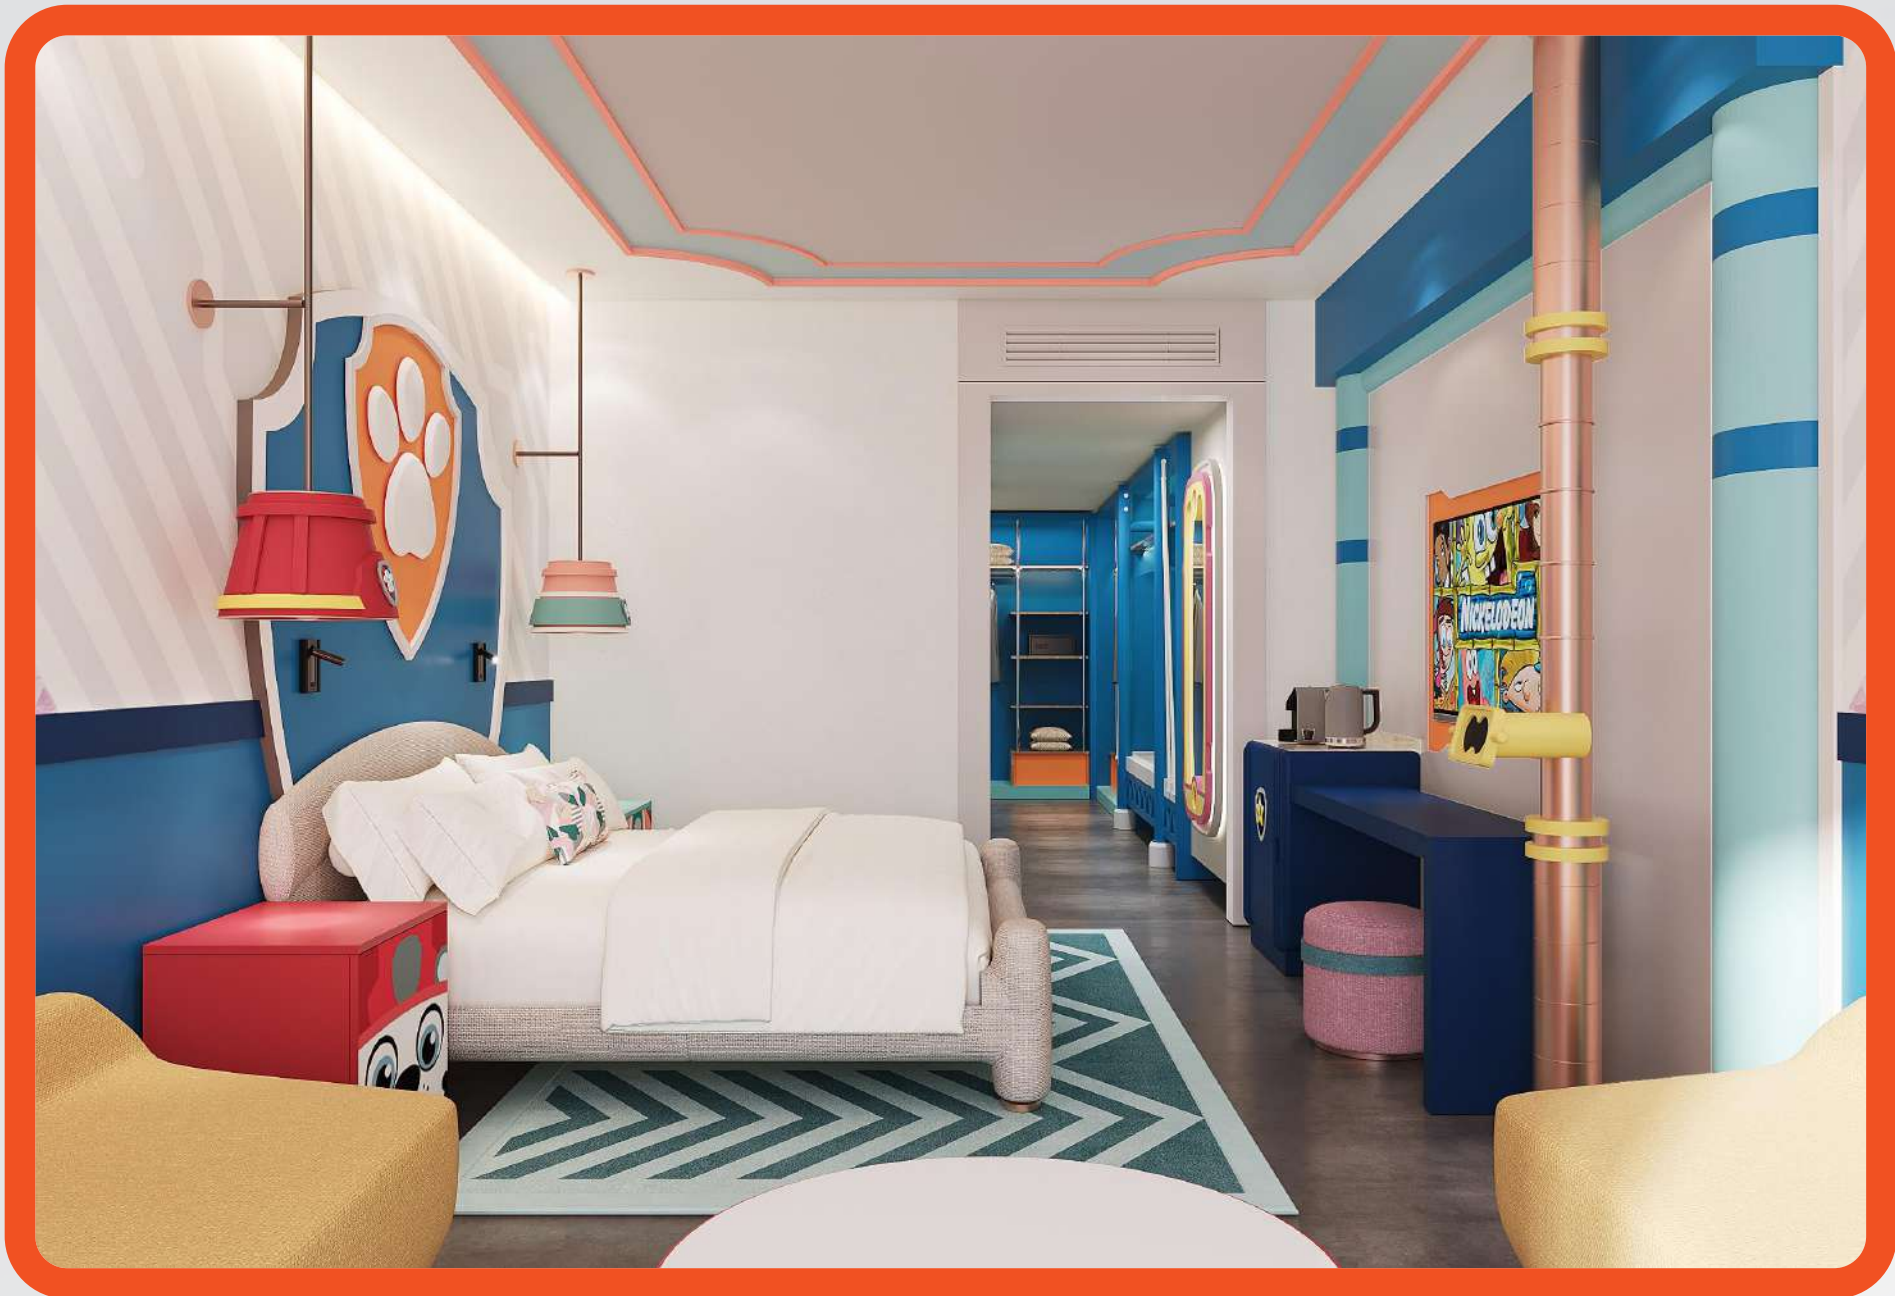

THE LAND OF
LEGENDS

nickelodeon
HOTELS & RESORTS
THE LAND OF LEGENDS • ANTALYA

PAW PATROL CONCEPT