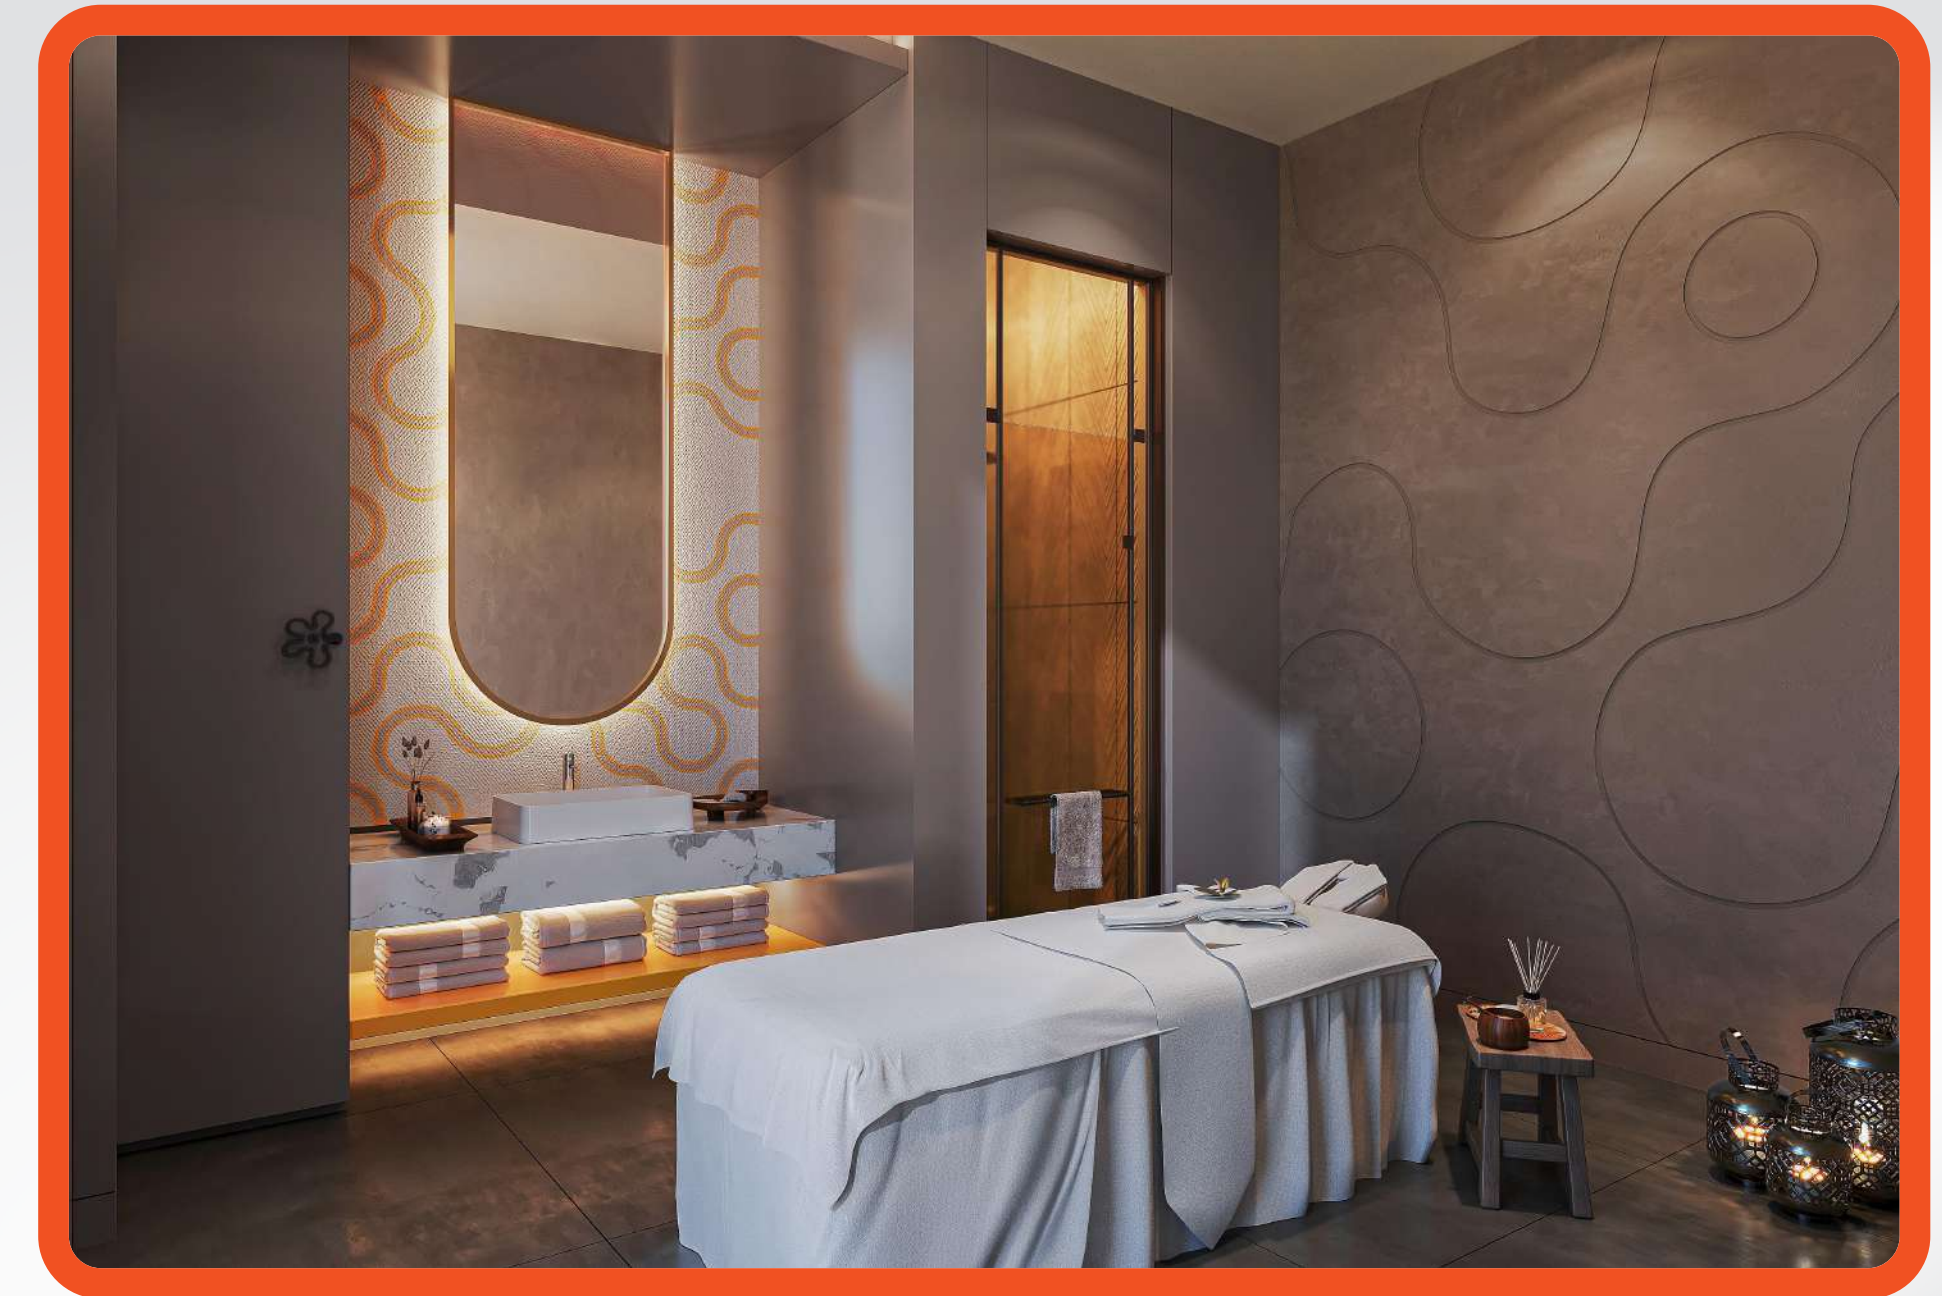

THE LAND OF
LEGENDS

nickelodeon
HOTELS & RESORTS
THE LAND OF LEGENDS • ANTALYA