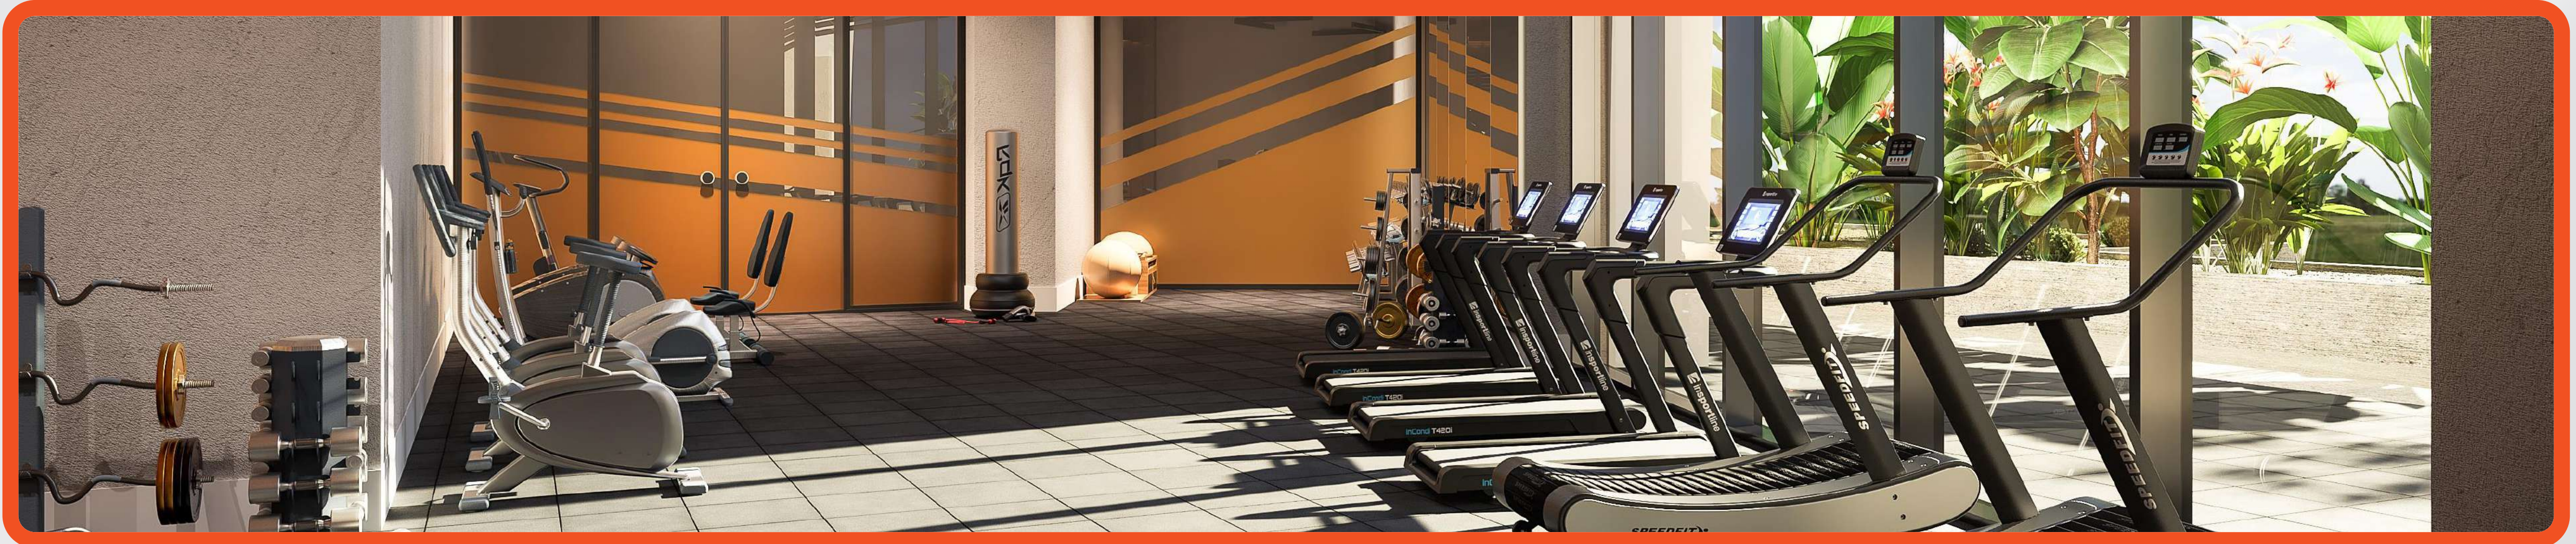

THE LAND OF
LEGENDS

nickelodeon
HOTELS & RESORTS
THE LAND OF LEGENDS • ANTALYA