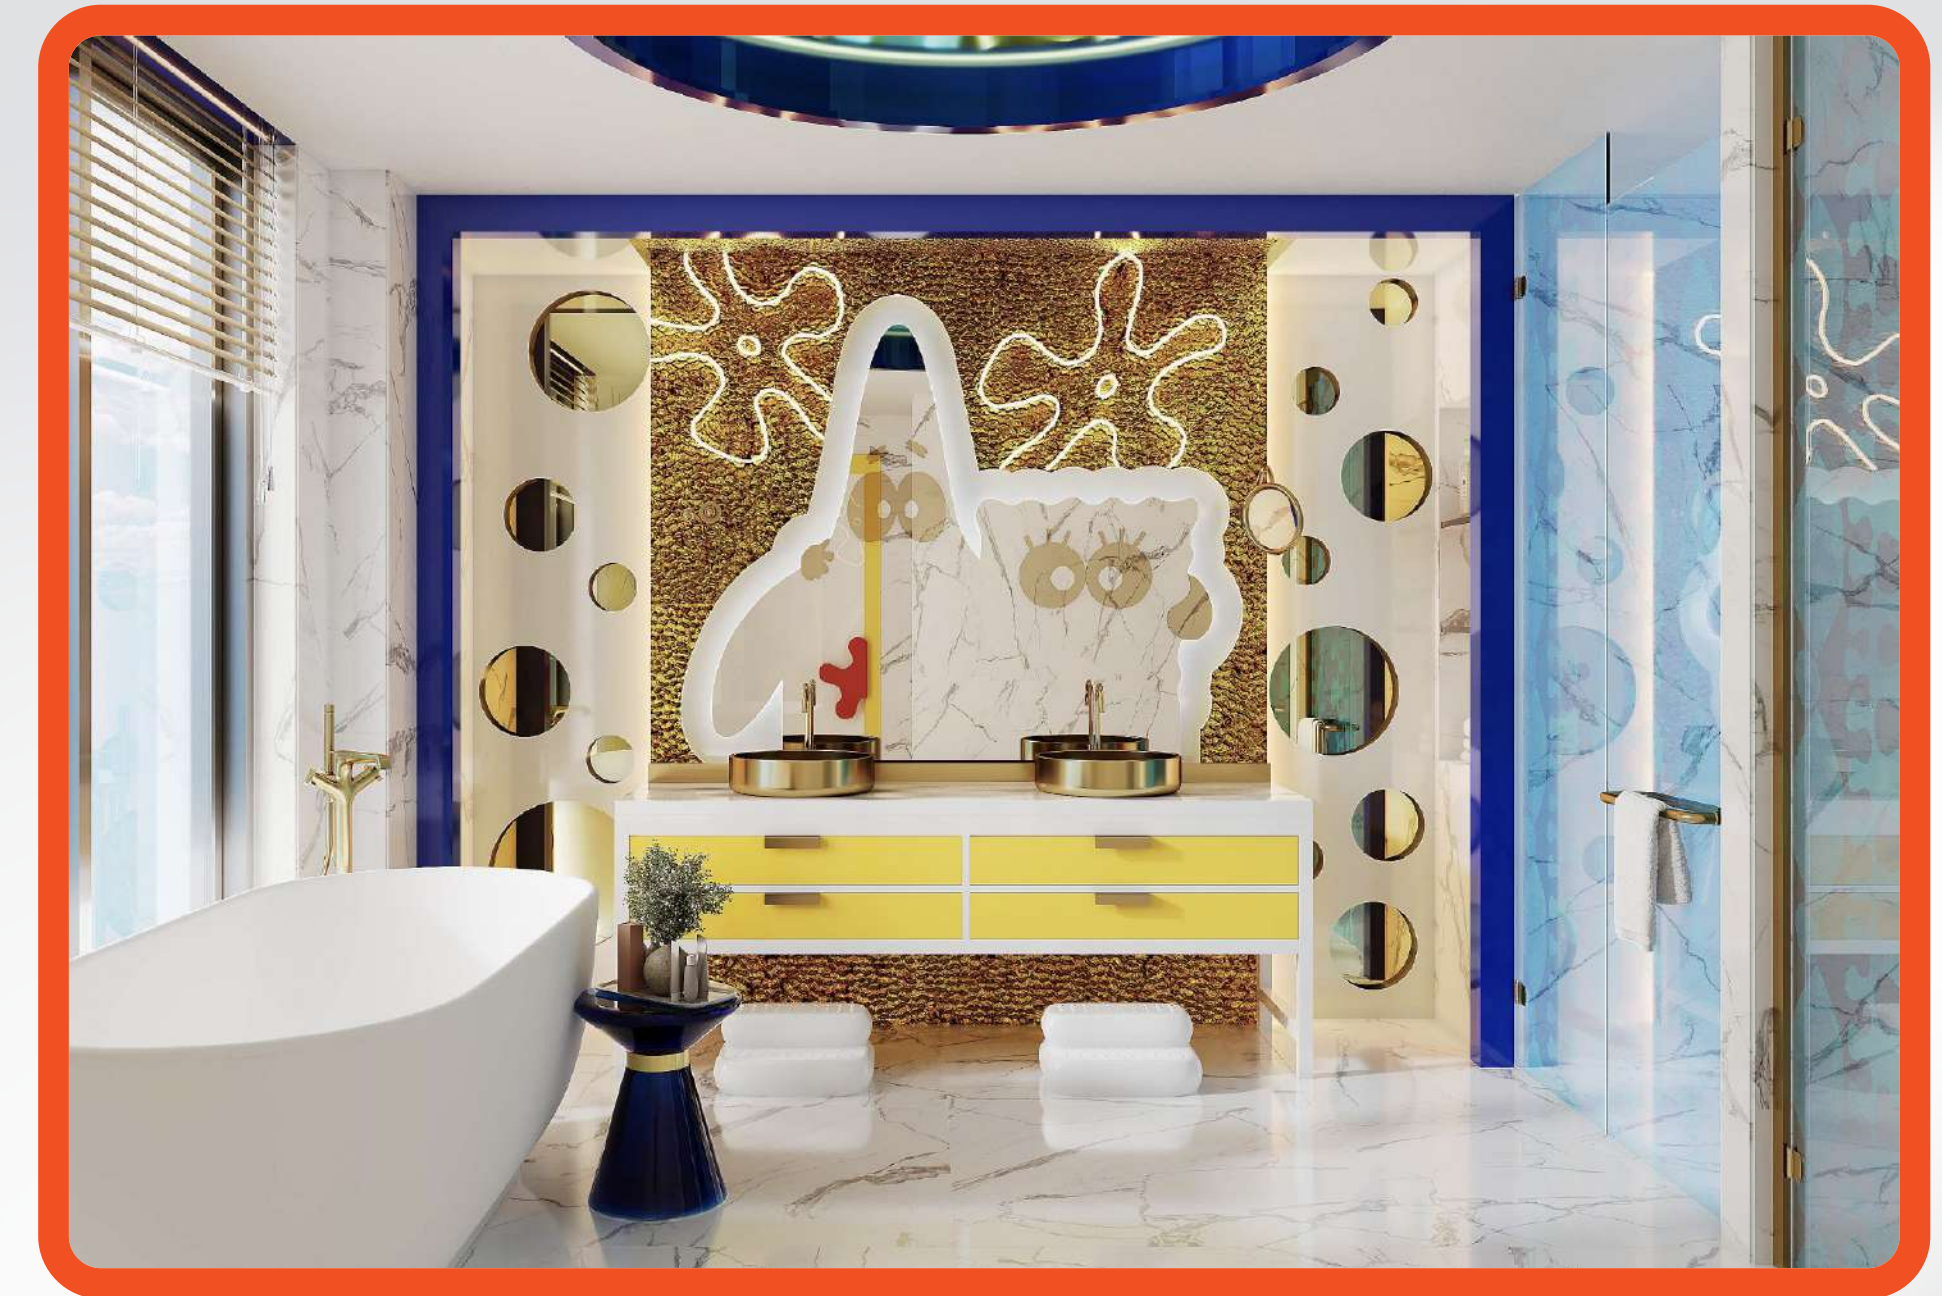

THE LAND OF
LEGENDS

nickelodeon
HOTELS & RESORTS
THE LAND OF LEGENDS • ANTALYA