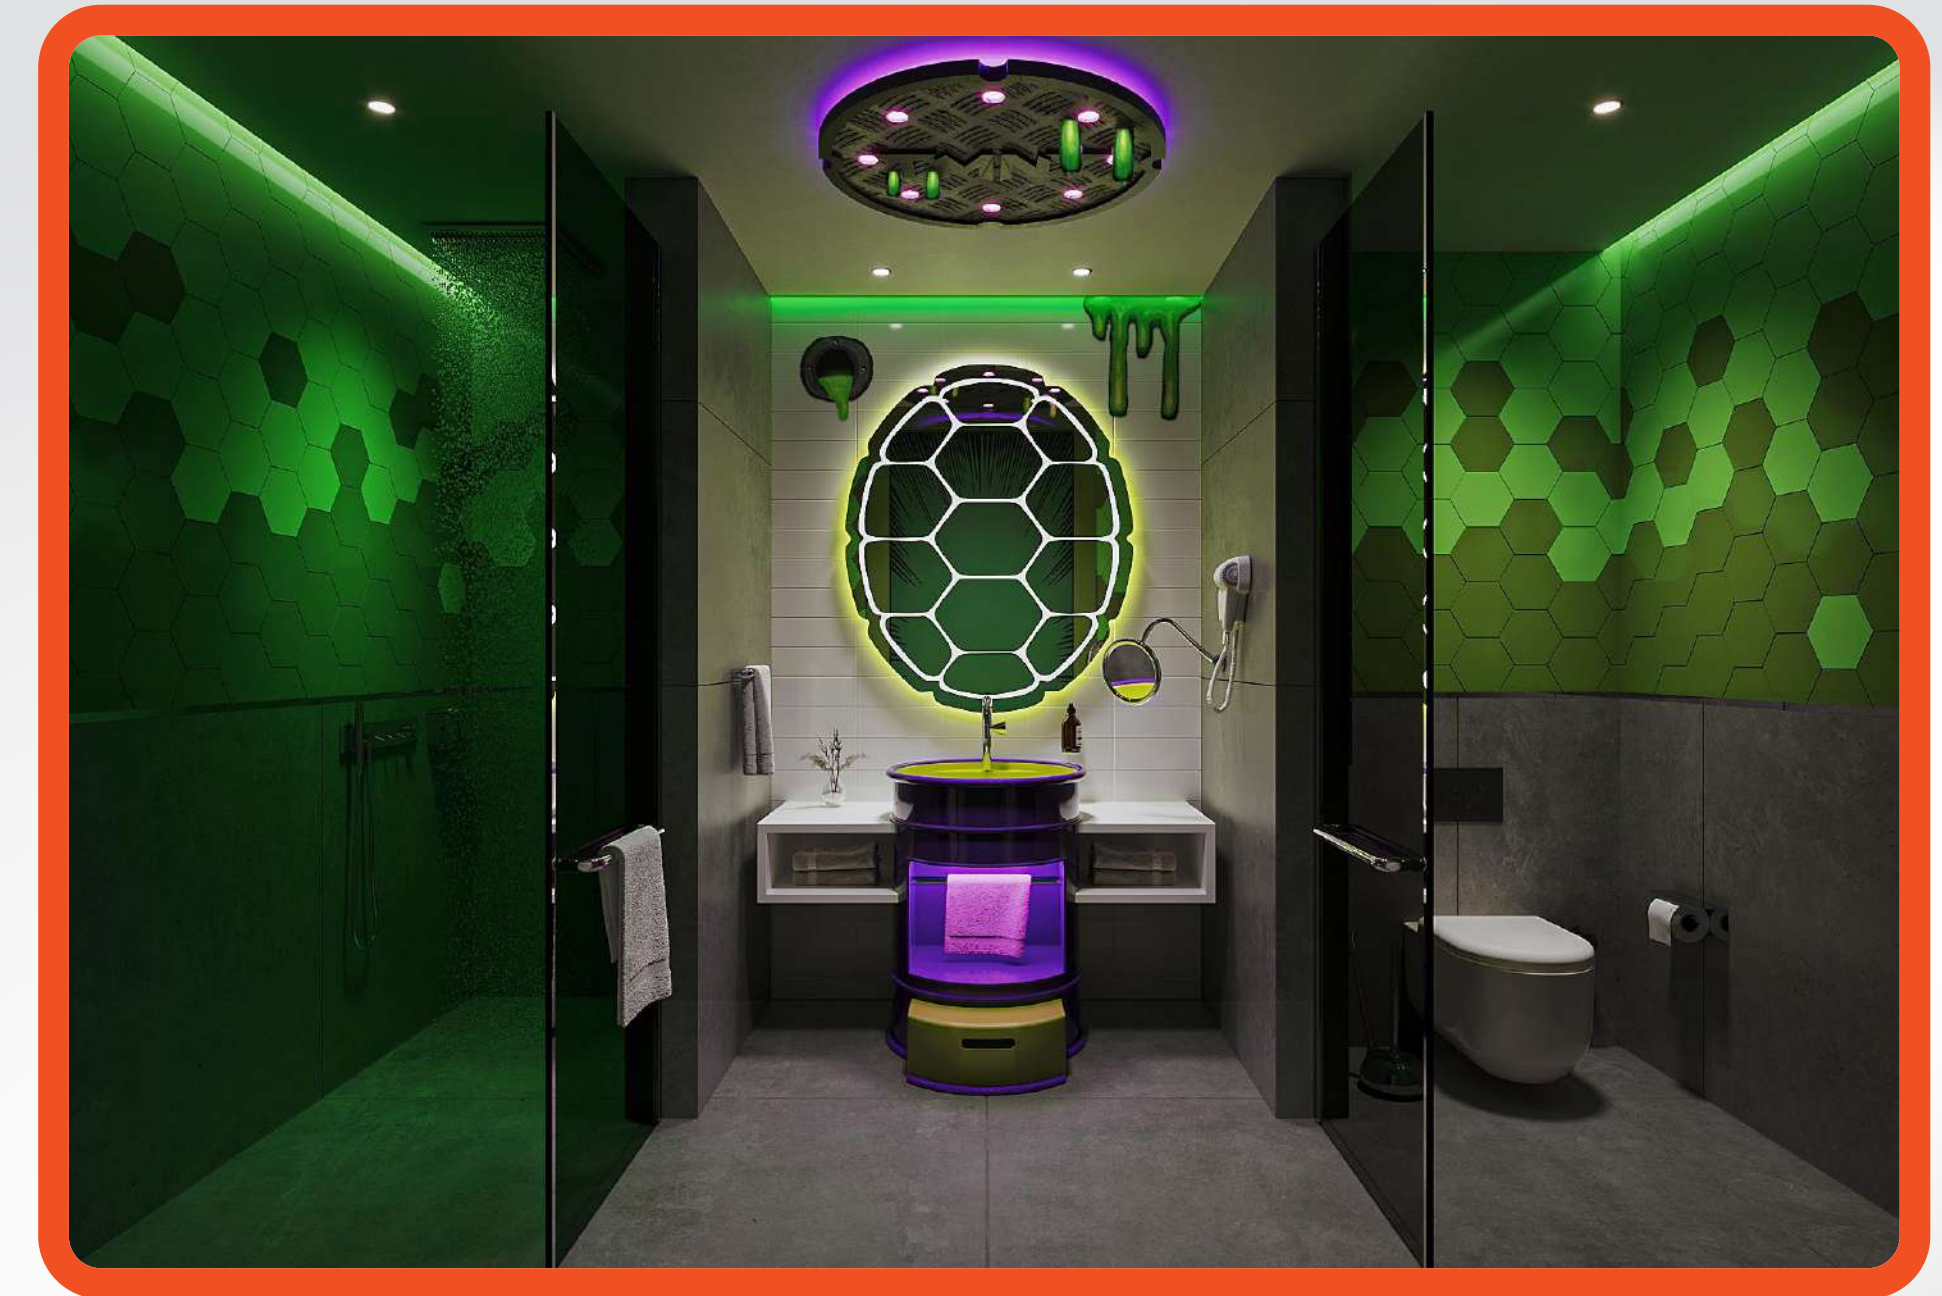

TEENAGE MUTANT NINJA TURTLES