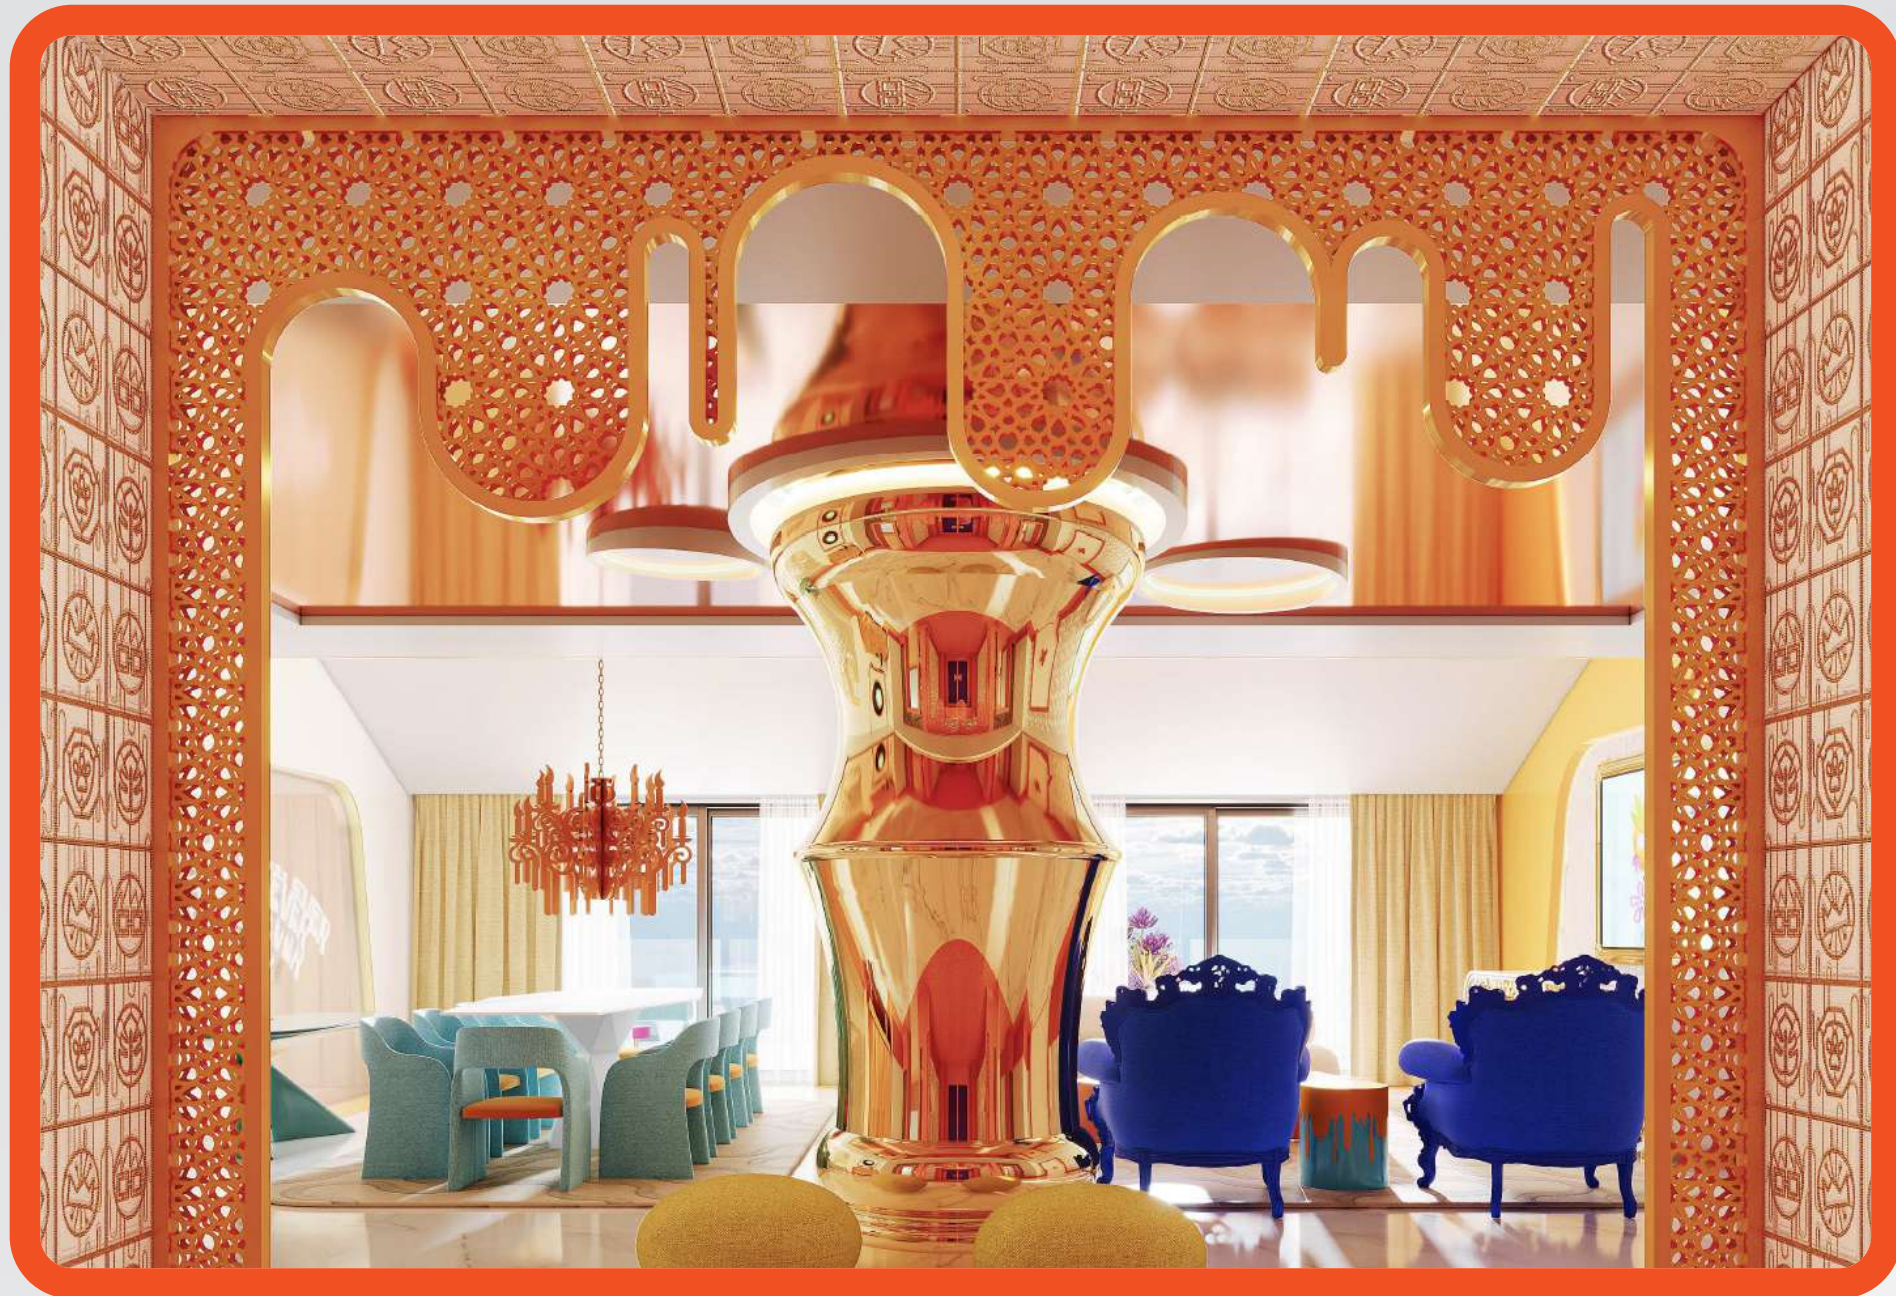

THE LAND OF
LEGENDS

nickelodeon
HOTELS & RESORTS
THE LAND OF LEGENDS • ANTALYA

LEGENDARY NICK SUITE