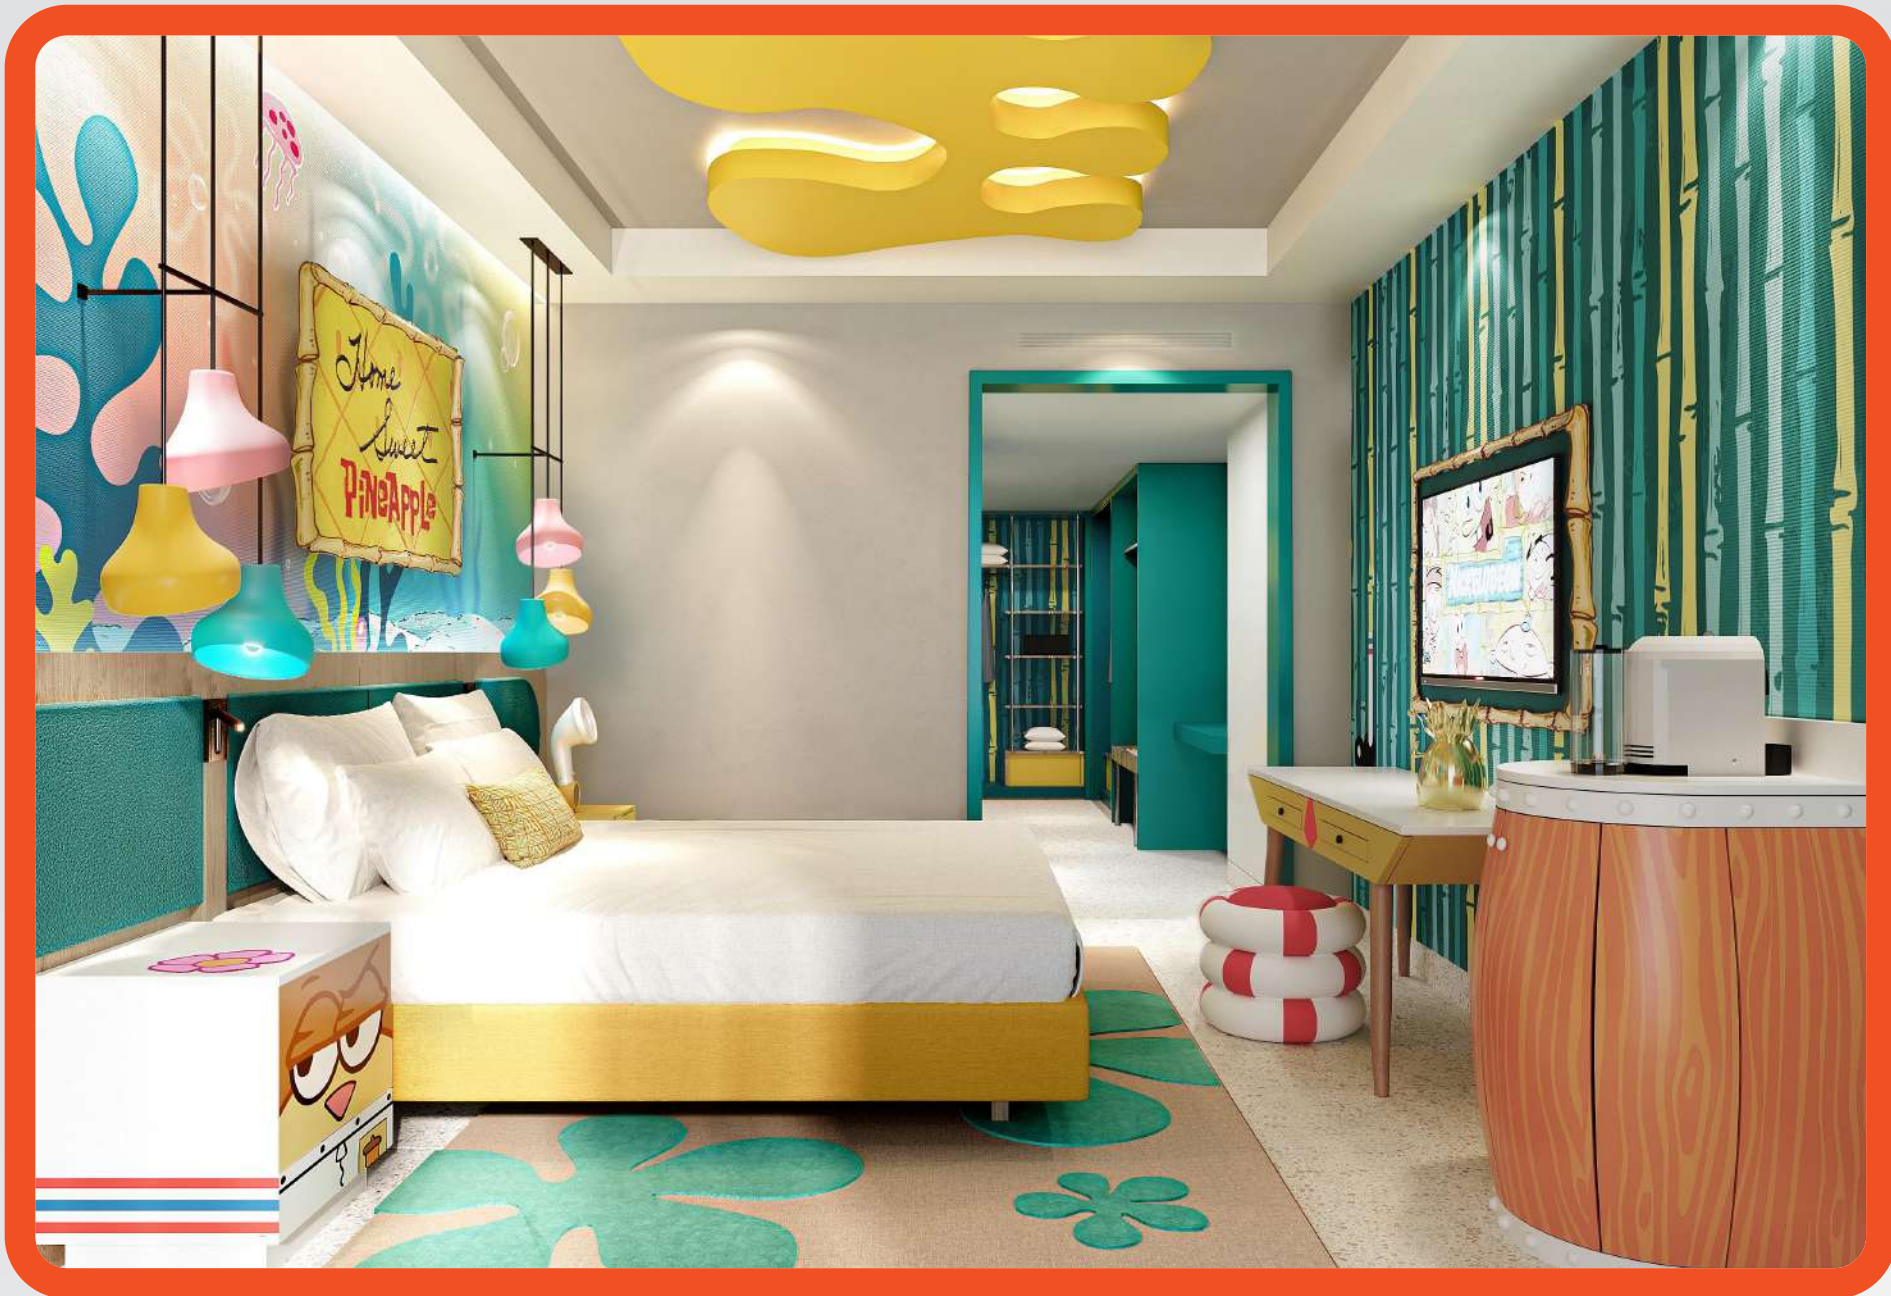

THE LAND OF
LEGENDS

nickelodeon
HOTELS & RESORTS
THE LAND OF LEGENDS • ANTALYA

SPONGEBOB CONCEPT