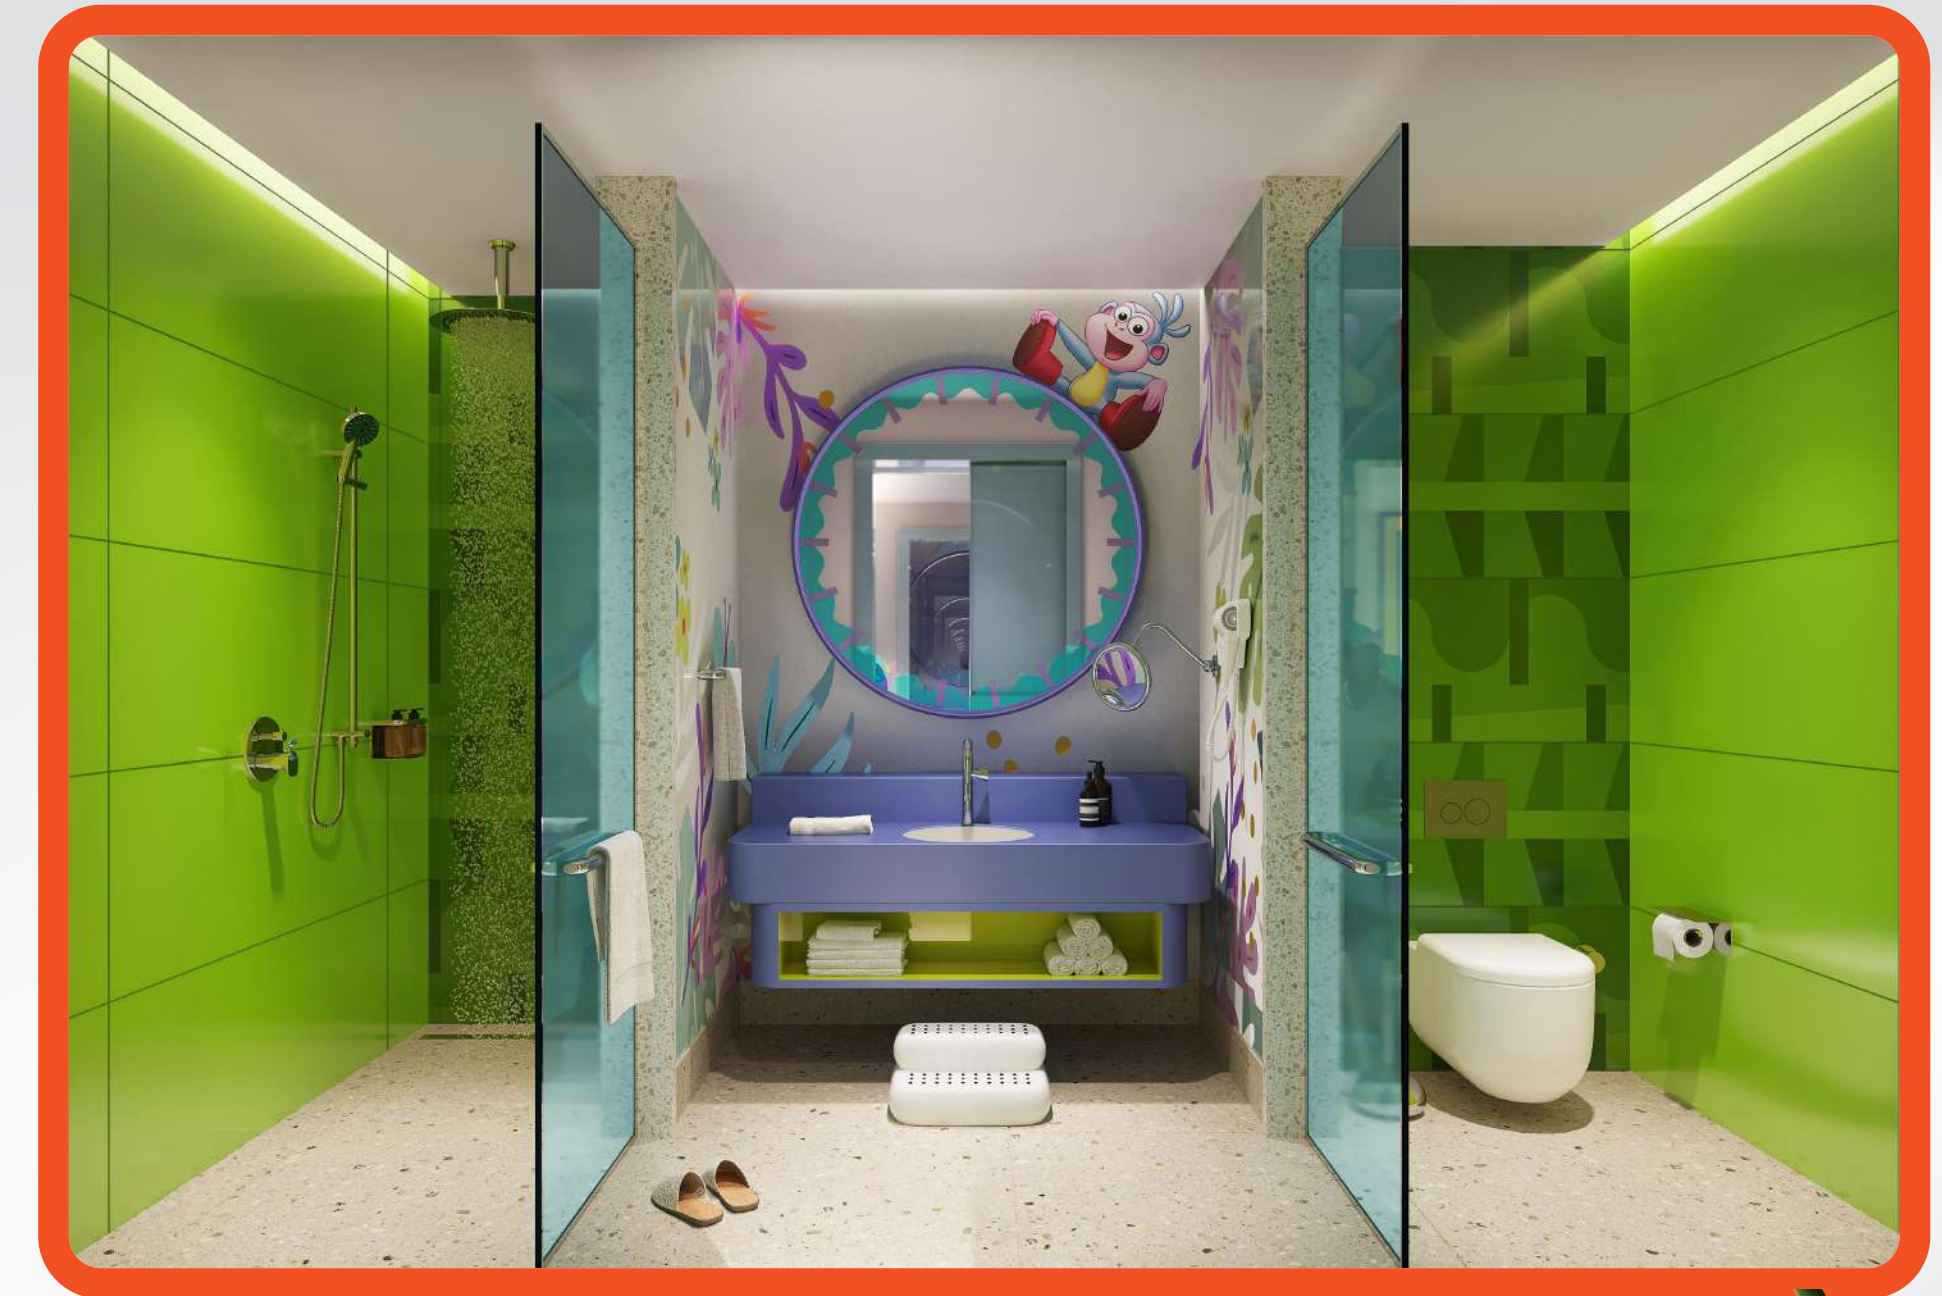

THE LAND OF
LEGENDS

nickelodeon
HOTELS & RESORTS
THE LAND OF LEGENDS • ANTALYA