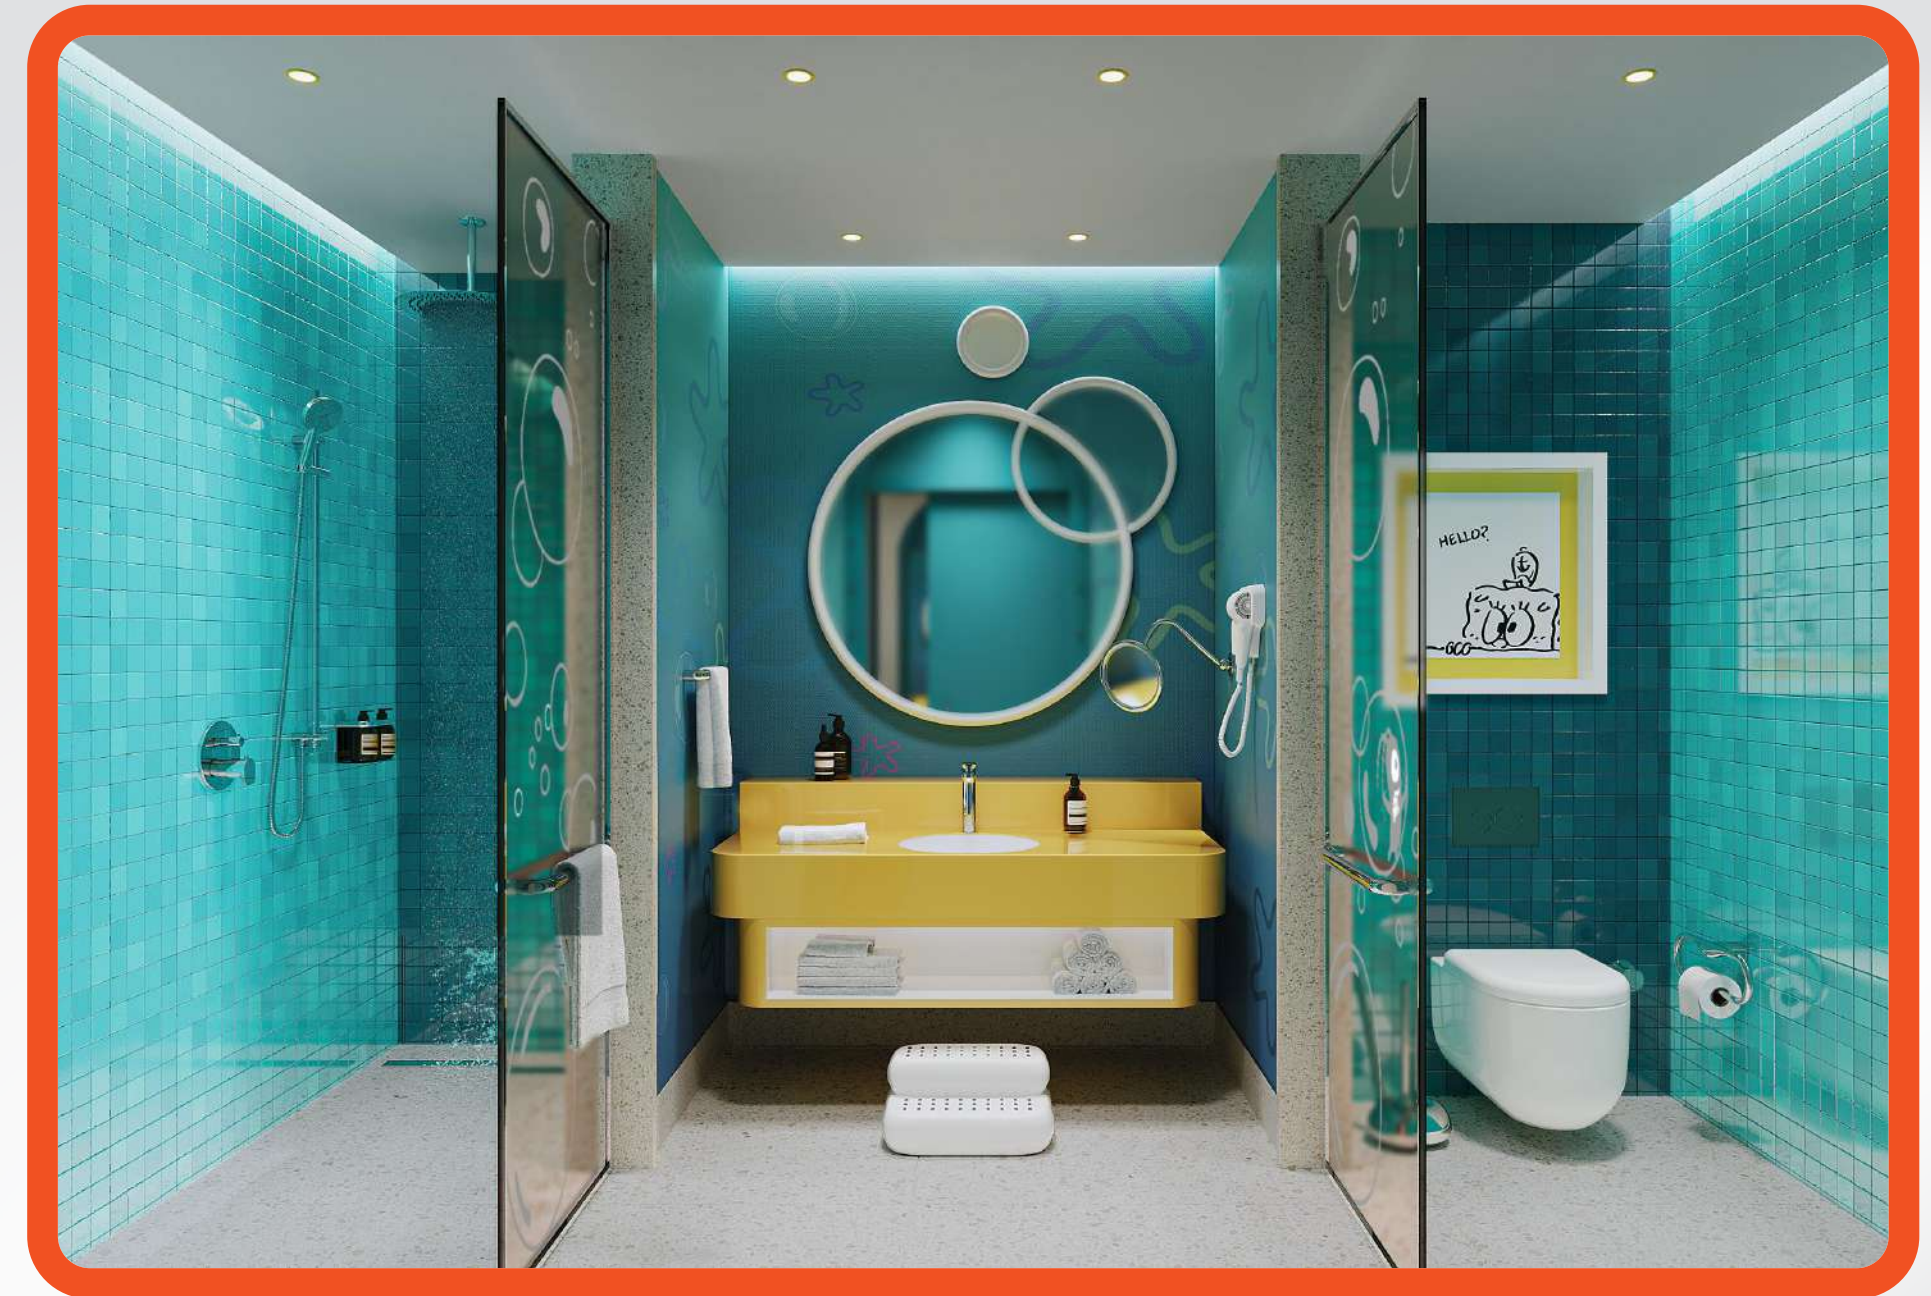

THE LAND OF
LEGENDS

nickelodeon
HOTELS & RESORTS
THE LAND OF LEGENDS • ANTALYA