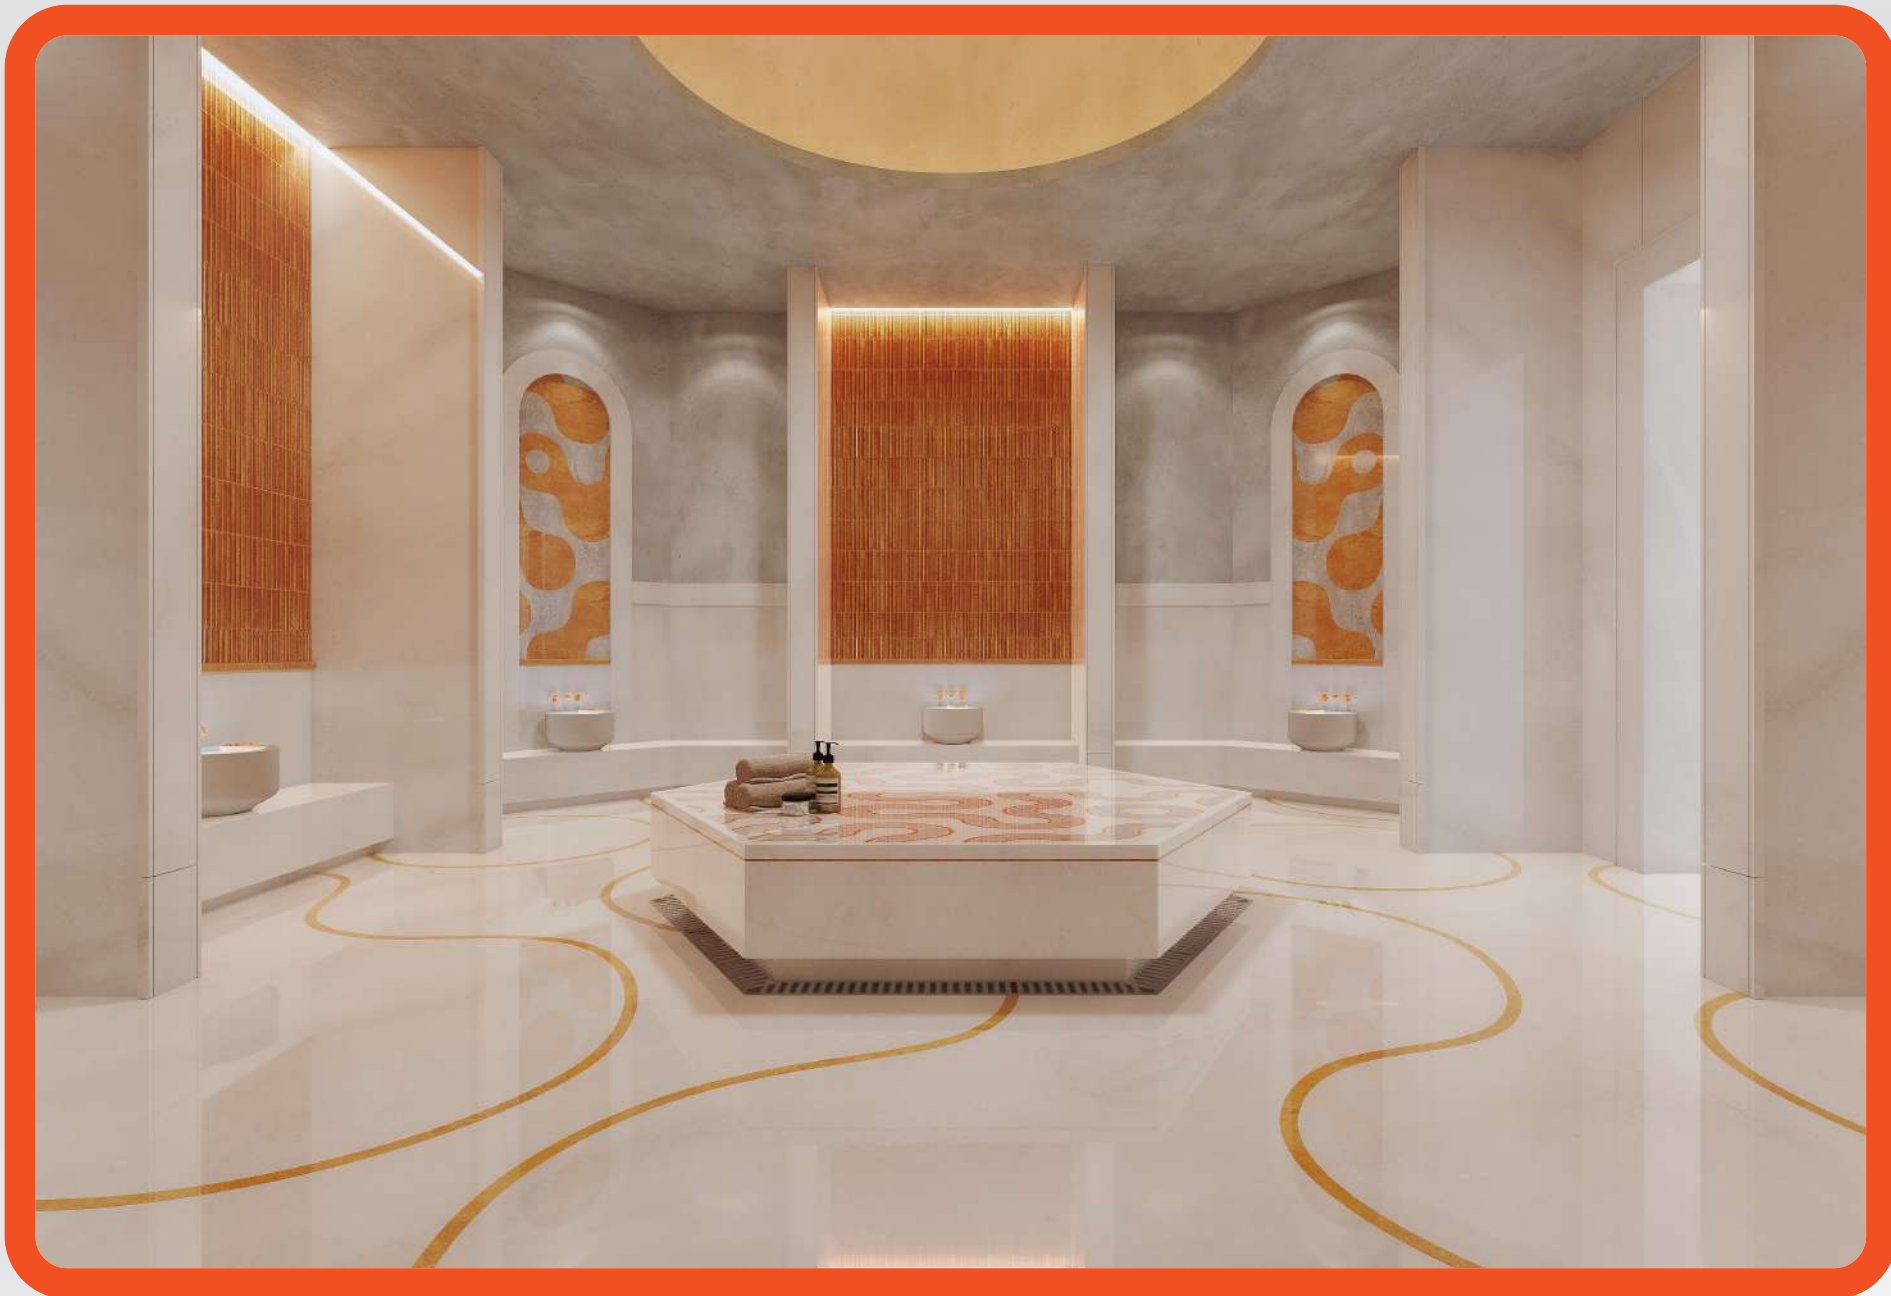

THE LAND OF
LEGENDS

nickelodeon
HOTELS & RESORTS
THE LAND OF LEGENDS • ANTALYA

ANJANA SPA