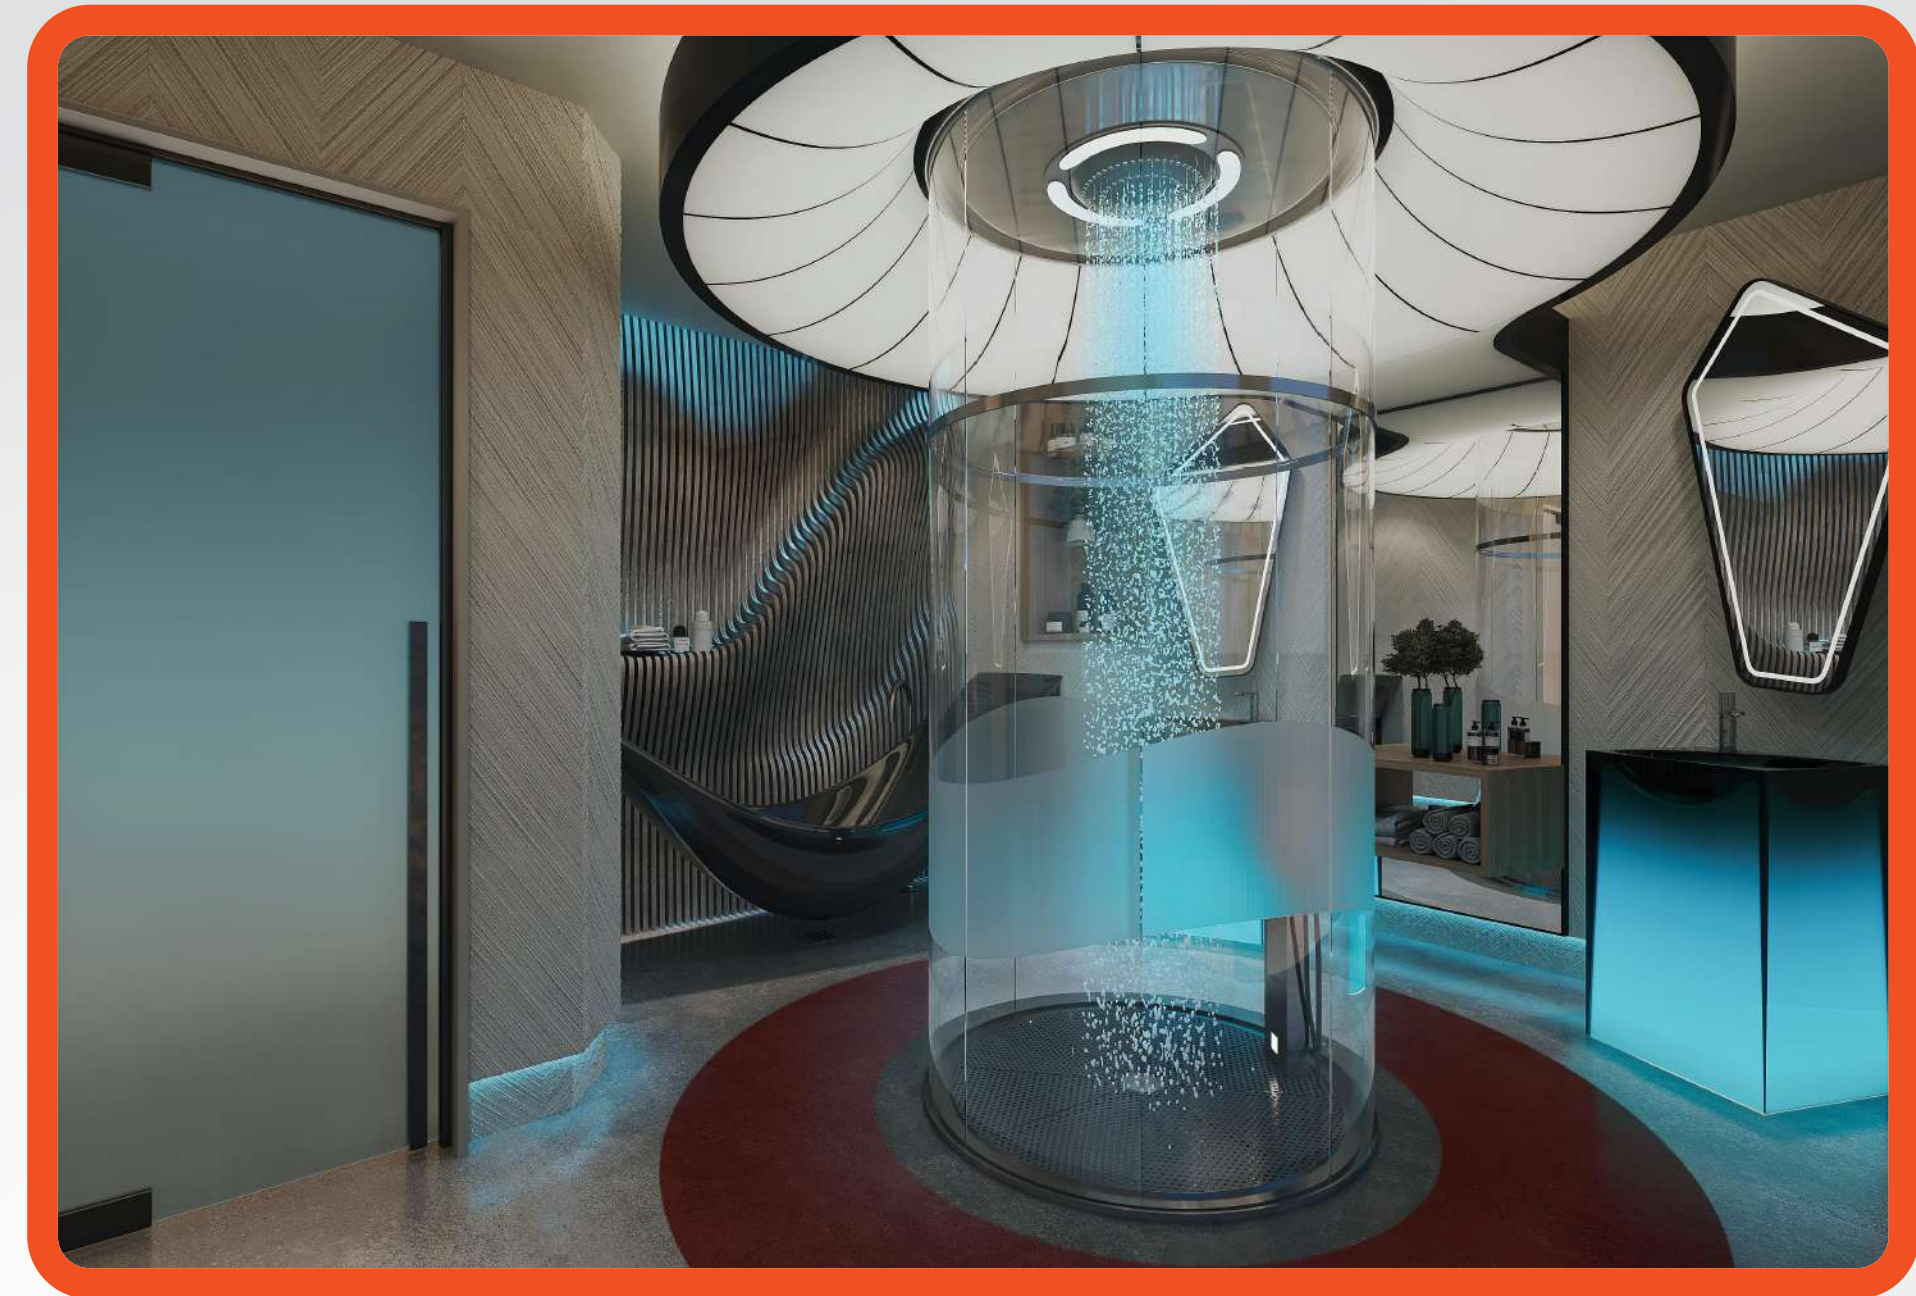

THE LAND OF
LEGENDS

nickelodeon
HOTELS & RESORTS
THE LAND OF LEGENDS • ANTALYA